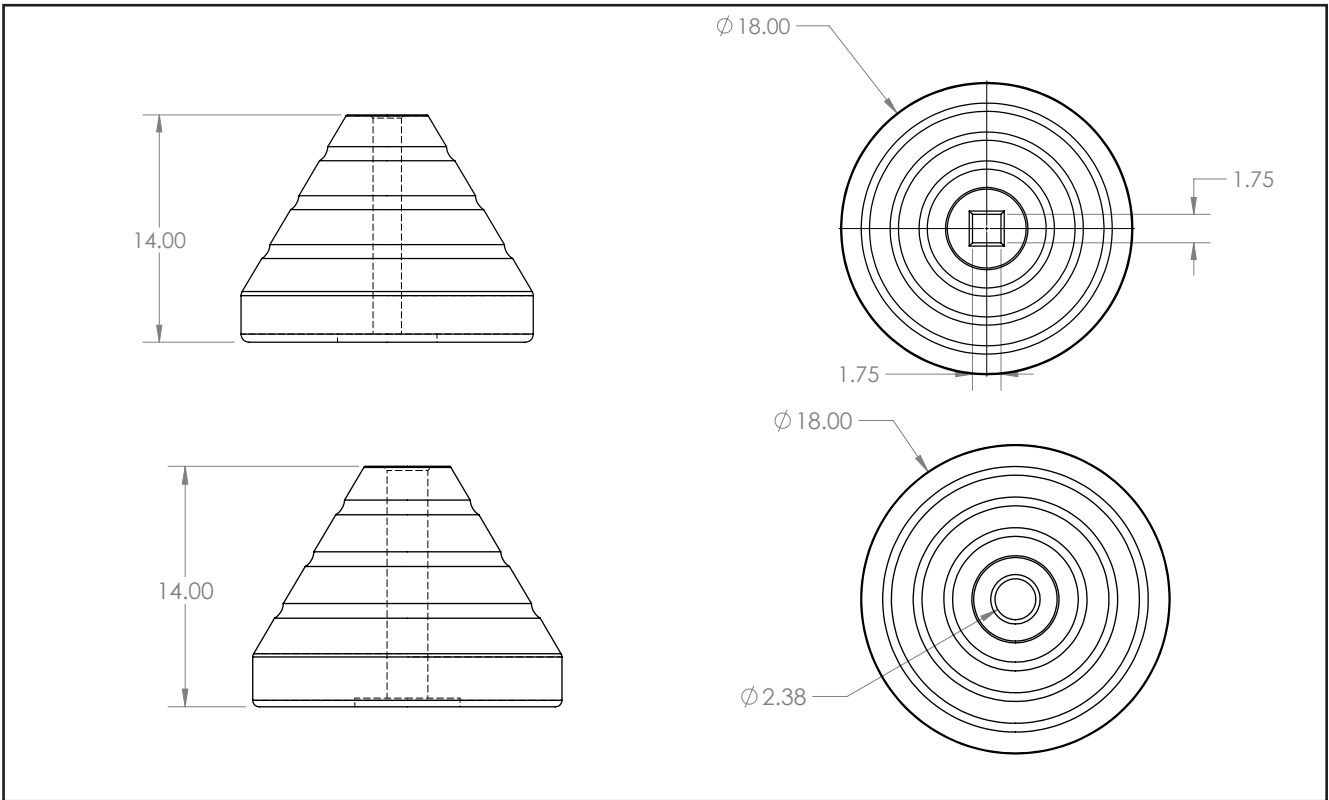

PARKING LOT & ROAD SAFETY

RUBBERFORM
RECYCLED PRODUCTS, LLC

MR. CRUMB FACTOID:

You can find RubberForm's Sign Bases at the San Francisco 49ers Levi's Stadium in Santa Clara, CA.