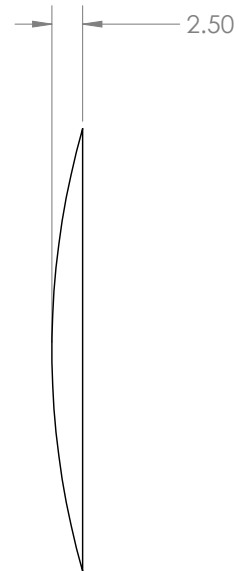

PARKING LOT & ROAD SAFETY

RUBBERFORM
RECYCLED PRODUCTS, LLC

MR. CRUMB FACTOID: The RubberForm RK Speed Humps are made with 100% recycled rubber!