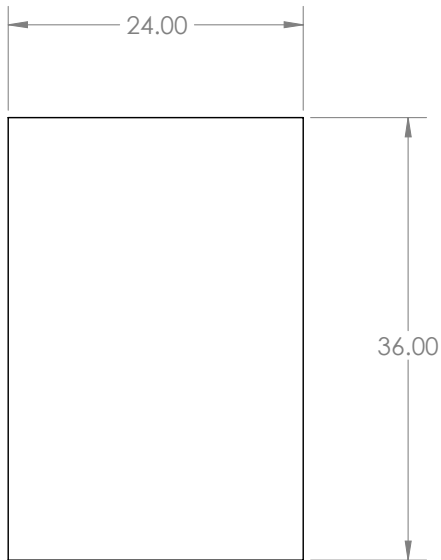

PARKING LOT & ROAD SAFETY

RUBBERFORM
RECYCLED PRODUCTS, LLC

MR. CRUMB FACTOID: The RubberForm RK Speed Humps are made with 100% recycled rubber!