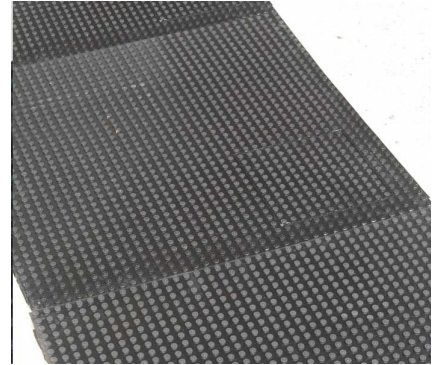

INDUSTRIAL

RUBBERFORM
RECYCLED PRODUCTS, LLC

MR. CRUMB FACTOID: Each skid of 50 mat diverts 19 scrap tires from going into a landfill.