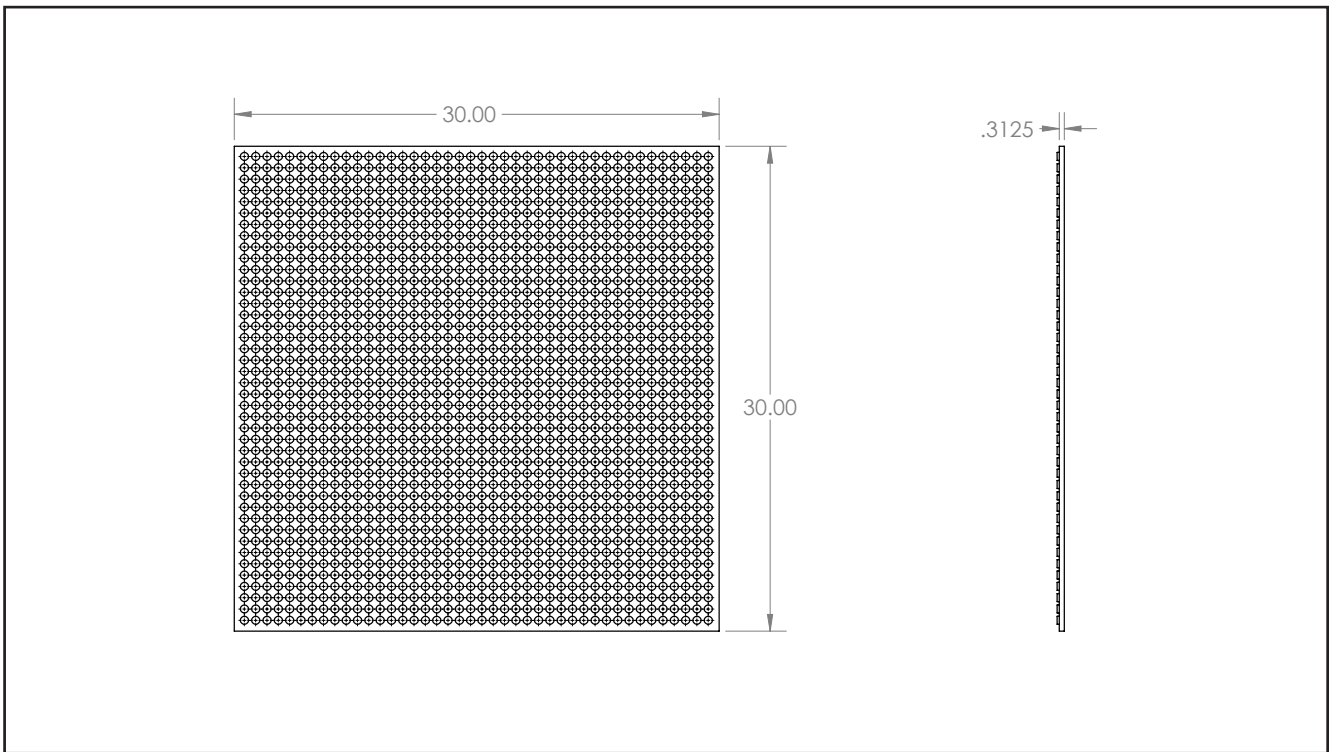

INDUSTRIAL

RUBBERFORM
RECYCLED PRODUCTS, LLC

MR. CRUMB FACTOID: Each skid of 50 mat diverts 19 scrap tires from going into a landfill.