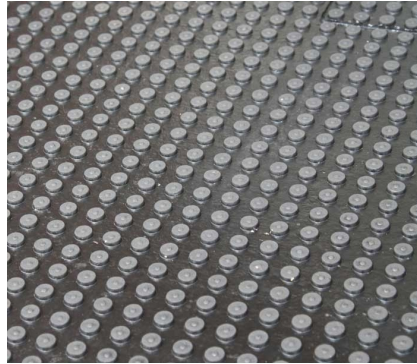

INDUSTRIAL

RUBBERFORM
RECYCLED PRODUCTS, LLC

MR. CRUMB FACTOID: Each skid of 50 mat diverts 19 scrap tires from going into a landfill.