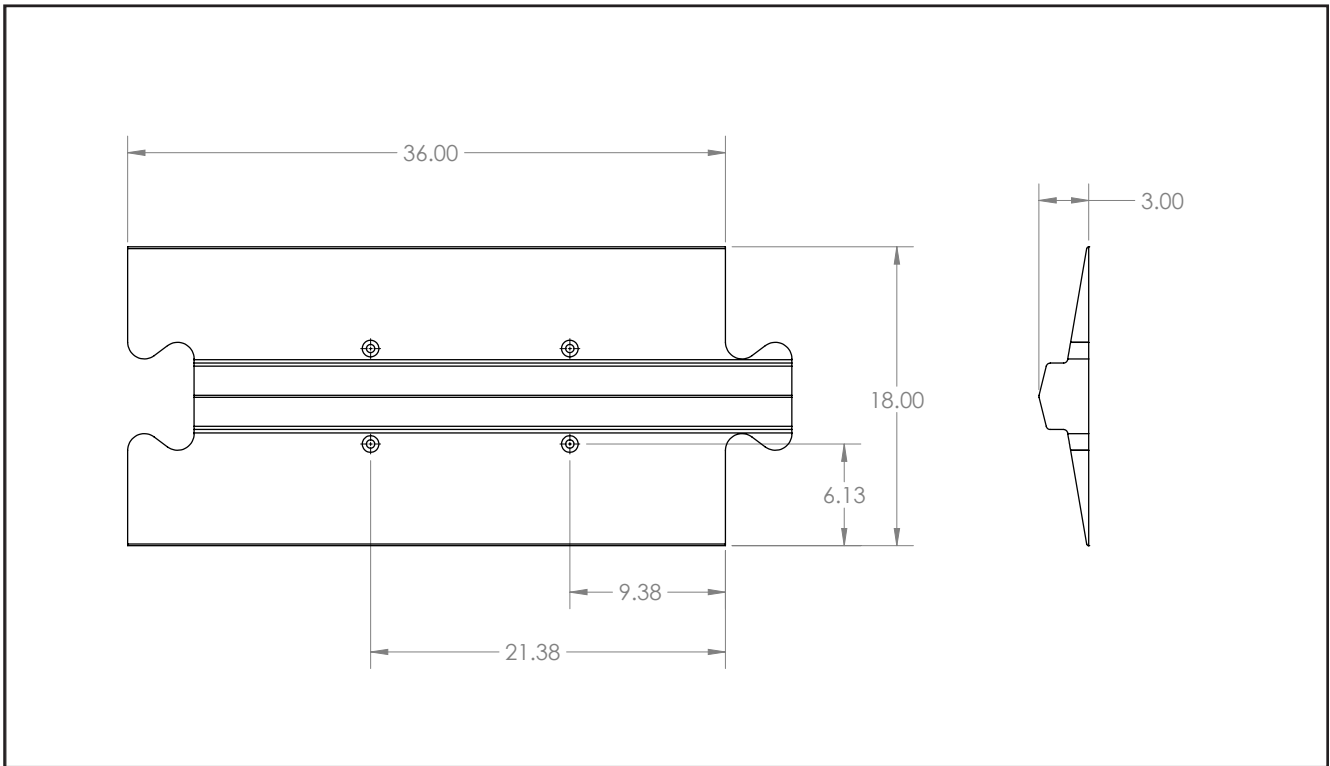

SPECIFICATIONS

- 50 lbs
- 3" H x 18" W x 36" L
- Proprietary masticated recycled rubber
- Yellow reflective strip - both sides
- Available with and without cable hole

MODELS

RF-MLSB3

RubberForm 3" High Speed Bump

Hardware

RF-MLSBHW

4 bolts, anchor sleeves & washers
(1/2" W x 5" L)

PARKING LOT & ROAD SAFETY

RUBBERFORM
RECYCLED PRODUCTS, LLC

MR. CRUMB FACTOID: 3 to 4 tires are recycled in each section of our speed bumps.