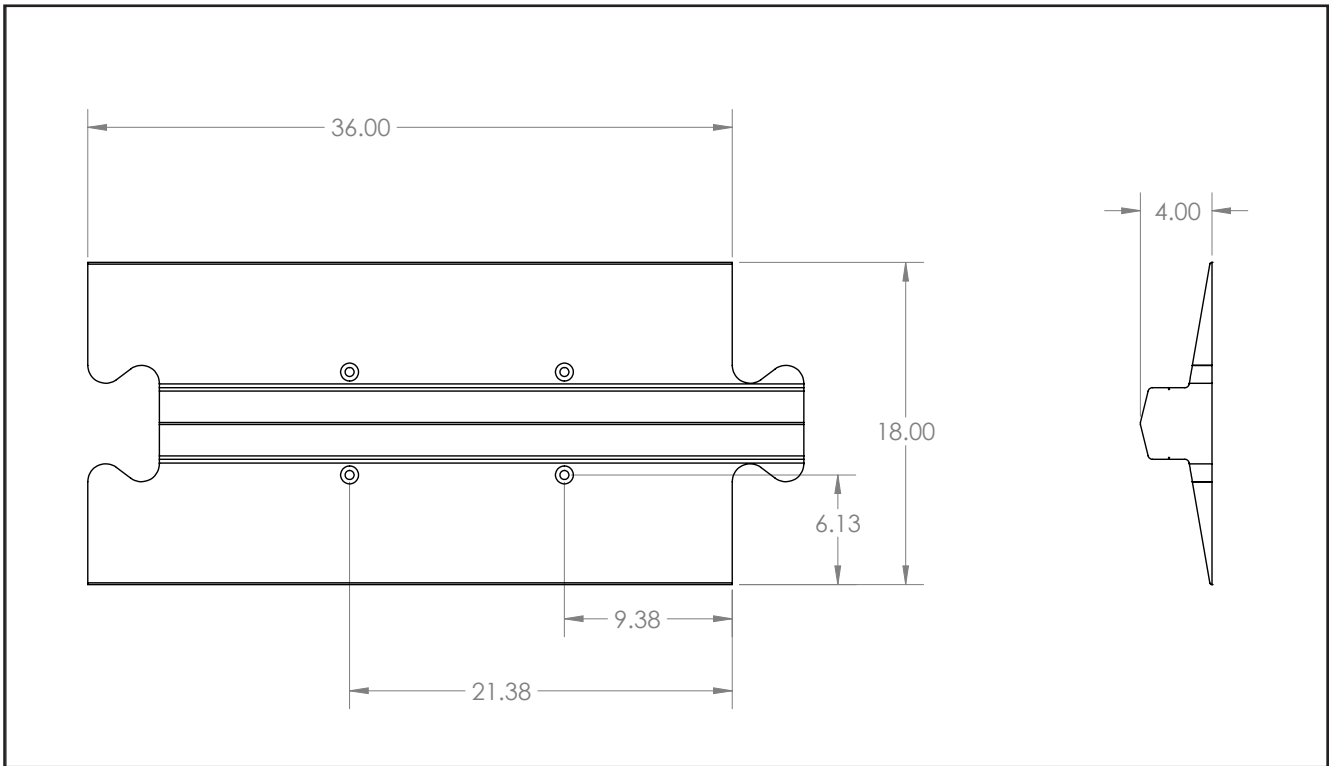

SPECIFICATIONS

- 43 lbs
- 4" H x 18" W x 40" L
- Proprietary masticated recycled rubber
- Yellow reflective strip - both sides
- Available with and without cable hole

MODELS

RF-MLSB4

RubberForm 4" High Speed Bump

Hardware

RF-MLSBHW

4 bolts, anchor sleeves & washers
(1/2" W x 5" L)

PARKING LOT & ROAD SAFETY

RUBBERFORM
RECYCLED PRODUCTS, LLC

MR. CRUMB FACTOID: 3 to 4 tires are recycled in each section of our speed bumps.