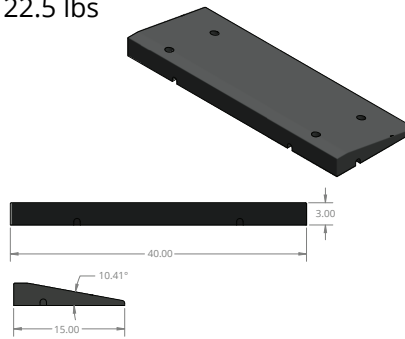

RUBBERFORM RF-SCSE (SIDE EXTENDER)

- 3"H x 15"W x 40"L
- 22.5 lbs