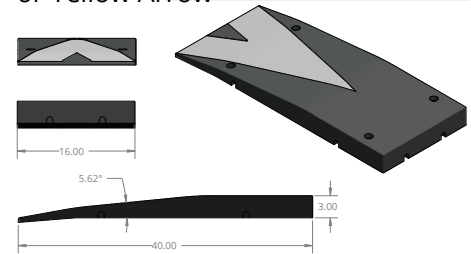

RUBBERFORM RF-SCRPA (RAMP - ARROW)

- 3"H x 16"W x 40"L
- 26 lbs
- Thermoplastic White or Yellow Arrow