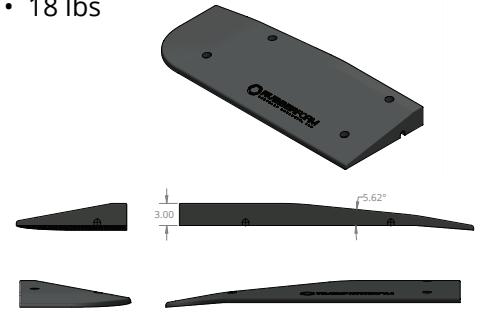

RUBBERFORM RF-SCRC (RIGHT CORNER)

- 3"H x 15-1/4"W x 40"L
- 18 lbs