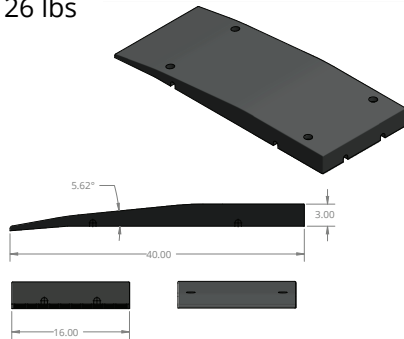

RUBBERFORM RF-SCRP (RAMP - NO ARROW)

- 3"H x 16"W x 40"L
- 26 lbs