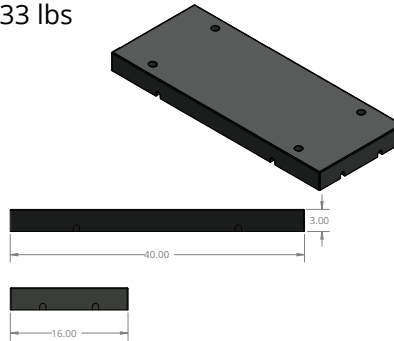

RUBBERFORM RF-SCCE (CENTER EXTENDER)

- 3"H x 16"W x 40"L
- 33 lbs