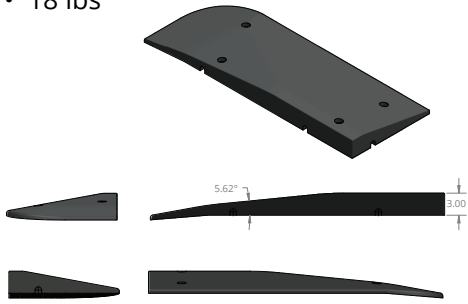

SPEED TABLE SPECIFICATIONS

RUBBERFORM RF-SCLC (LEFT CORNER)

- 3"H x 15-1/4"W x 40"L
- 18 lbs